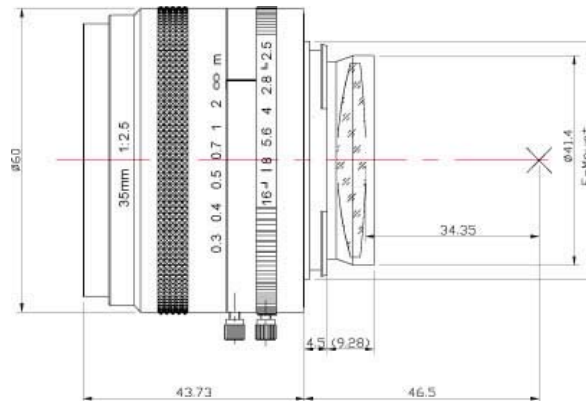

AZURE-3525MF

SPECIFICATIONS

Resolution:	30lp/mm
Format:	43mm
Mount :	F
Focal Length :	35mm
F/No:	F2.5~F22
Back Focus :	34.35
Iris Type :	Manual Iris
Angle of View(D)	52.3°
Distortion :	-3%
Focusing Range:	∞ ~ 0.3m
Coating Wavelength:	400~950nm
Filter Thread:	M52x 0.75
Dimension:	∅60 x 43.73mm
Weight:	273g

Dimension

MTF Curves