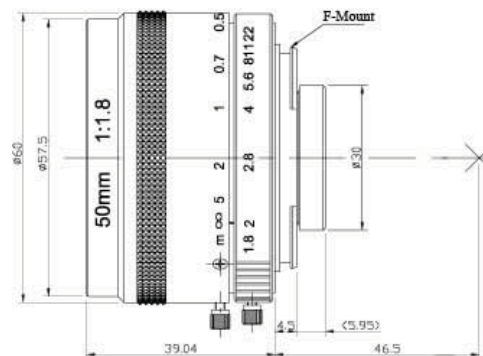

**SPECIFICATIONS**

Resolution:	30lp/mm
Format:	43mm
Mount :	F
Focal Length :	50mm
F/No:	F1.8~F22
Back Focus :	36.33mm
Iris Type :	Manual Iris
Angle of View(D)	45°
Distortion :	<1%
Focusing Range:	∞ ~ 0.4m
Filter Thread:	M52x 0.75
Dimension:	∅ 60x 39.04mm
Weight:	210g

**Dimension**

# MTF Curves