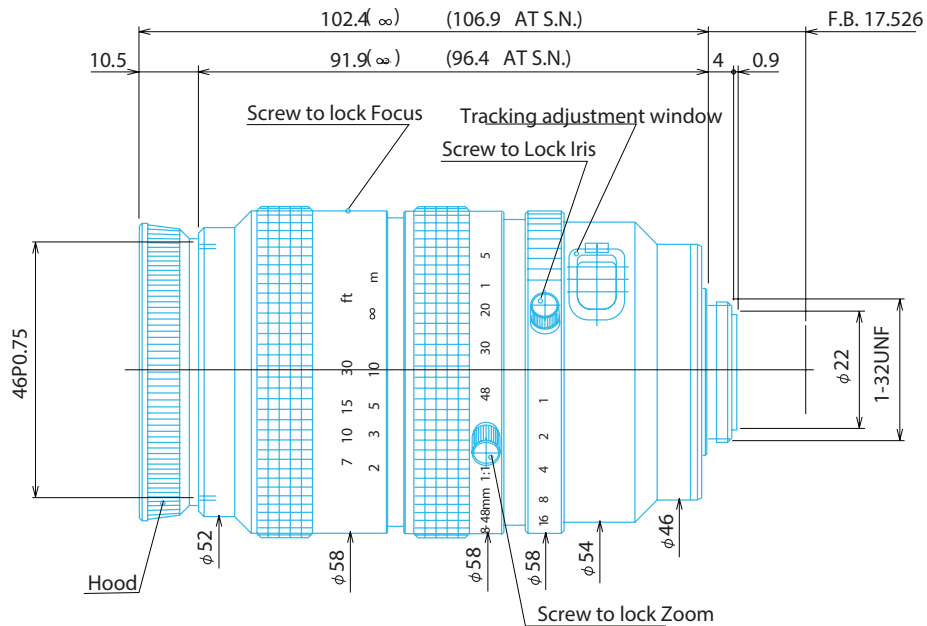

## HR Manual Varifocal Zoom 1/2" Varifocal GMZ8048010MCN

Part No.	GMZ8048010MCN
Focal Length	8.0-48.0mm
Iris Range	f/1.0-Close
Lens Format	1/2"
MOD	1000mm
Mount	C
Filter Thread	M46xP0.75
Angle of View (HxV) 1/2"	43.60° x 33.40° x 54.92° - 7.70° x 5.70° x 9.58°
Weight	395g
Dimension (DxL)	Ø58 x 102.4