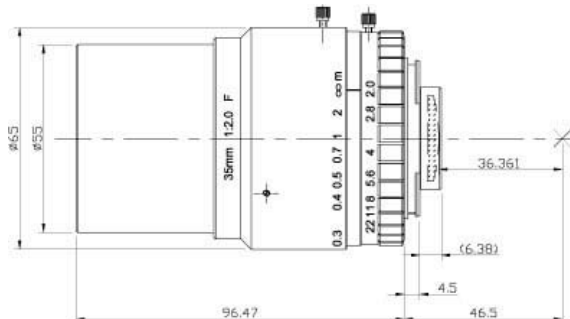

## SPECIFICATIONS

Resolution:	40lp/mm(10MP)
Format:	43mm
Mount :	F
Focal Length :	35mm
F/No:	F2.0~F22
Back Focus :	36.36mm
Iris Type :	Manual Iris
Angle of View(D)	71°
Distortion :	<-0.25%
Focusing Range:	∞ ~ 0.3m
Filter Thread:	M52x 0.75
Dimension:	∅ 35x 96.47
Weight:	611g

## Dimension