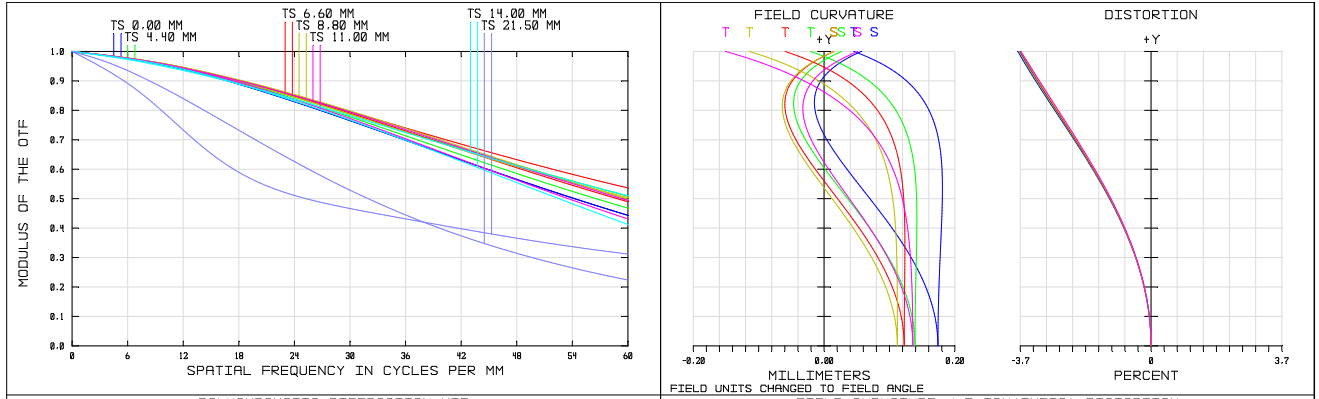

WD=651mm

<p>POLYCHROMATIC DIFFRACTION MTF</p> <p>Z4 THU AUG 17 2017 DATA FOR 0.4358 TO 0.6563 μm. SURFACE: IMAGE</p> <p style="text-align: center;">2528MF.ZMX CONFIGURATION 1 OF 4</p>	<p>FIELD CURVATURE / F-TAN(THETA) DISTORTION</p> <p>Z4 THU AUG 17 2017 MAXIMUM FIELD IS 41.019 DEGREES WAVELENGTHS: 0.656 0.588 0.546 0.486 0.436</p> <p style="text-align: center;">2528MF.ZMX CONFIGURATION 1 OF 4</p>
--	--

<p>RELATIVE ILLUMINATION</p> <p>Z4 THU AUG 17 2017 WAVELENGTH: 0.546074 μm</p> <p style="text-align: center;">2528MF.ZMX CONFIGURATION 1 OF 4</p>	<p>SPOT DIAGRAM</p> <p>Z4 THU AUG 17 2017 UNITS ARE μm. FIELD : 1 2 3 4 5 6 7 RMS RADIIUS : 5.687 5.383 5.111 4.724 4.729 5.564 14.595 GEOM RADIIUS : 11.167 12.289 11.976 14.333 17.577 27.281 54.976 SCALE BAR : 200 REFERENCE : CHIEF RAY</p> <p style="text-align: center;">2528MF.ZMX CONFIGURATION 1 OF 4</p>
---	---