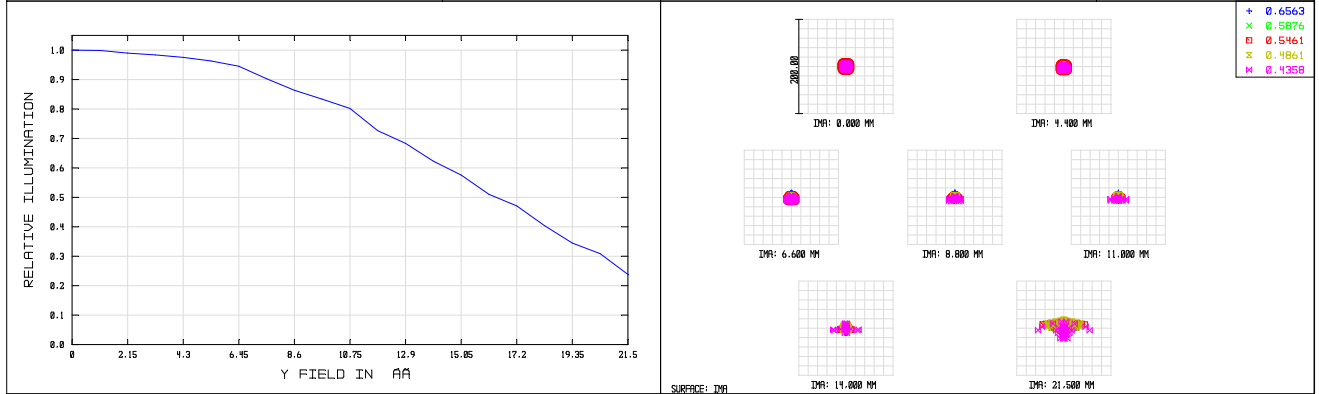

产品技术规格书 (Product Technical Specification)

No.	名称 (Name)	规格 (Specification)	No.	名称 (Name)	规格 (Specification)	
1	型号 (Model)	AZURE-2528MF	14	视场角 F.O.V(DxVxH)	43mm 4/3 1	
2	物料代码 (Material Code)	3. A01. 012528MF			D	82.30 48.46 35.49
3	靶面格式 (Image Format)	43mm			H	72.00 39.60 28.50
4	分辨率 (Resolution)	10MP			V	51.10 30.86 21.74
5	焦距 (Focal Length)	25mm	15	接口 (Mount)	F口	
6	后截距 (Back Focus)	31.5mm	16	适用物距 (Suitable Distance)	0.15-∞m	
7	F值 (F/ No.)	2.8	17	最佳物距 (Optimum Working Distance)	0.651m	
8	光圈 (Iris Type)	Manual	18	镀膜 (Coating)	400-950nm	
9	畸变 (Distortion)	<-3.7%	19	外形尺寸 (Dimension)	Φ 61.4 × 40.25mm	
10	通光口径 (Lens Effective Diameter)	前面 (Front)	Φ 43.14mm	20	重量 (Weight)	269.3g
		后面 (Back)	Φ 17.75mm	21	工作温度 (Operating Temperature)	-20° C ~ +65° C
11	相对照度 (Relative Illuminate)	23.8%	22	镜头组成 (Lens Construction)	11-8	
12	光学总长 (TTL)	87mm	23	最大主光线入射角 (CRA)	23.78°	
13	设计波长 (Design Wavelength)	400~950nm	24	滤镜尺寸 (Filter Thread)	M55 × 0.75	

WD=651mm

<p>POLYCHROMATIC DIFFRACTION MTF</p> <p>Z4 THU AUG 17 2017 DATA FOR 0.4358 TO 0.6563 μm. SURFACE: IMAGE</p> <p style="text-align: center;">2528MF.ZMX CONFIGURATION 1 OF 4</p>	<p>FIELD CURVATURE / F-TAN(THETA) DISTORTION</p> <p>Z4 THU AUG 17 2017 MAXIMUM FIELD IS 41.019 DEGREES WAVELENGTHS: 0.656 0.588 0.546 0.486 0.436</p> <p style="text-align: center;">2528MF.ZMX CONFIGURATION 1 OF 4</p>
--	--

<p>RELATIVE ILLUMINATION</p> <p>Z4 THU AUG 17 2017 WAVELENGTH: 0.546074 μm</p> <p style="text-align: center;">2528MF.ZMX CONFIGURATION 1 OF 4</p>	<p>SPOT DIAGRAM</p> <p>Z4 THU AUG 17 2017 UNITS ARE μm. FIELD : 1 2 3 4 5 6 7 RMS RADIIUS : 5.687 5.383 5.111 4.724 4.729 5.564 14.595 GEOM RADIIUS : 11.167 12.289 11.976 14.333 17.577 27.281 54.976 SCALE BAR : 200 REFERENCE : CHIEF RAY</p> <p style="text-align: center;">2528MF.ZMX CONFIGURATION 1 OF 4</p>
---	---