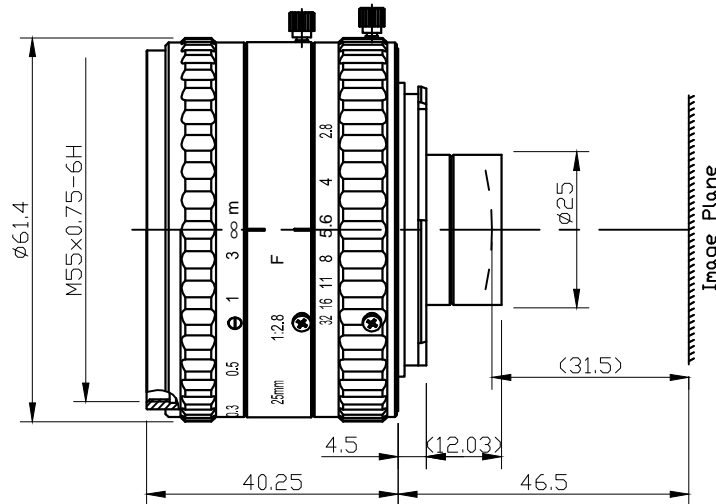

产品技术规格书 (Product Technical Specification)

No.	名称 (Name)	规格 (Specification)	No.	名称 (Name)	规格 (Specification)	
1	型号 (Model)	AZURE-2528MF	14	视场角 F.O.V(DxVxH)	43mm 4/3 1	
2	物料代码 (Material Code)	3. A01. 012528MF			D	82.30 48.46 35.49
3	靶面格式 (Image Format)	43mm			H	72.00 39.60 28.50
4	分辨率 (Resolution)	10MP			V	51.10 30.86 21.74
5	焦距 (Focal Length)	25mm	15	接口 (Mount)	F口	
6	后截距 (Back Focus)	31.5mm	16	适用物距 (Suitable Distance)	0.15-∞m	
7	F值 (F/ No.)	2.8	17	最佳物距 (Optimum Working Distance)	0.651m	
8	光圈 (Iris Type)	Manual	18	镀膜 (Coating)	400-950nm	
9	畸变 (Distortion)	<-3.7%	19	外形尺寸 (Dimension)	Φ 61.4 × 40.25mm	
10	通光口径 (Lens Effective Diameter)	前面 (Front)	Φ 43.14mm	20	重量 (Weight)	269.3g
		后面 (Back)	Φ 17.75mm	21	工作温度 (Operating Temperature)	-20° C ~ +65° C
11	相对照度 (Relative Illuminate)	23.8%	22	镜头组成 (Lens Construction)	11-8	
12	光学总长 (TTL)	87mm	23	最大主光线入射角 (CRA)	23.78°	
13	设计波长 (Design Wavelength)	400~950nm	24	滤镜尺寸 (Filter Thread)	M55 × 0.75	

Size:

Unit:mm

Draw	Check	Recheck	Approval	福建浩蓝光电有限公司 AZURE Photonics Co.,Ltd