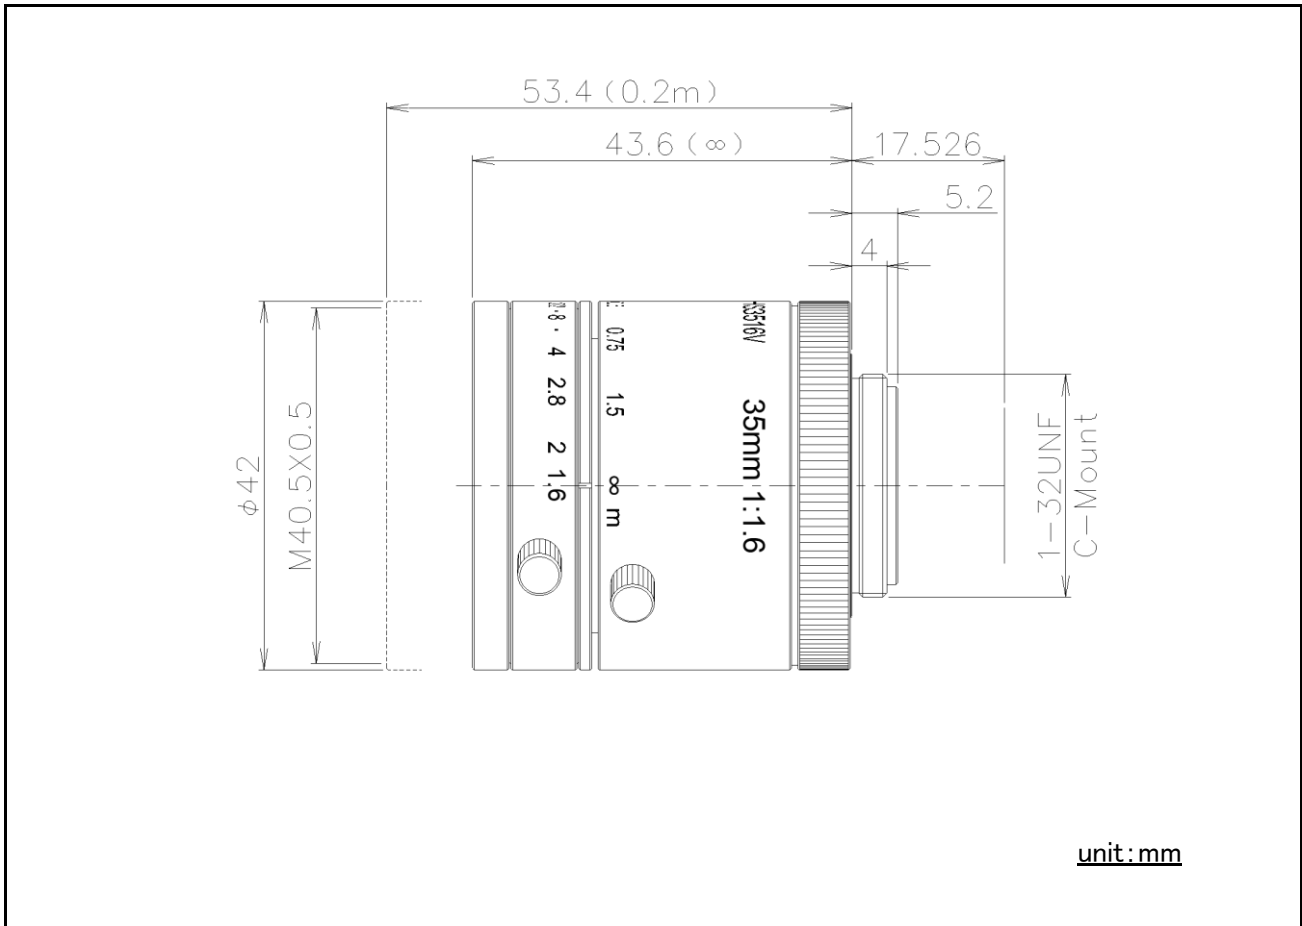

# HS3516V

## 12 Mega Pixel Fixed Focal Lens for 1.1"

Model number	HS3516V
Application	12 Mega Pixel Fixed Focal Lens for 1.1"
Focal length	35mm
Minimum Object Magnification	0.2x
Rang of WD	200mm ~ INF.
F No.	1.6 ( $\infty$ )
Angle of View (HxV)	22.1° X 16.7°
TV distortion	0.12%
Weight	Aprox. 130g
Maximum Compatible Sensor	1.1"
Mount	C-mount
Filter Size	M40.5,P=0.5

°Specifications mentioned above are design values.

°Specifications and dimensions are subject to change without notice.